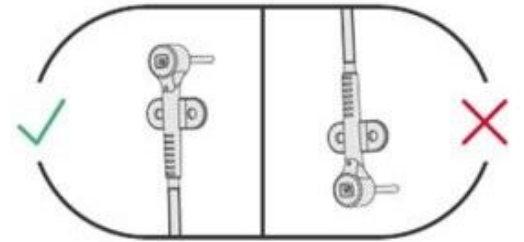

SENSOR INSTALATION