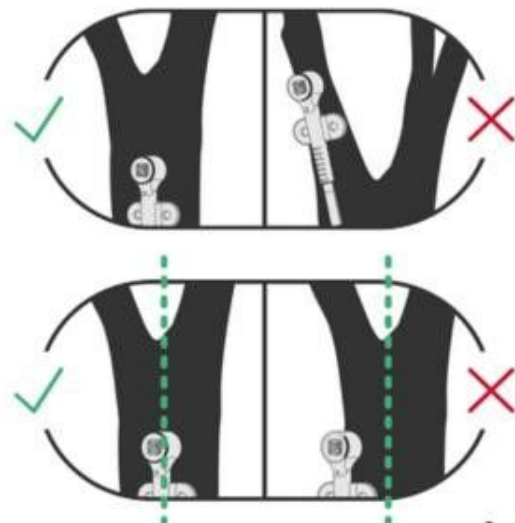

CHOOSE A HEALTHY TREE

5

CONNECT

6

NETWORK SEARCH

7

NETWORK SEARCH

8

SENSOR LOCATION

OR

9

SENSOR LOCATION

10

COMMUNICATION UNIT INSTALATION

MIN:
30 cm
12"

11