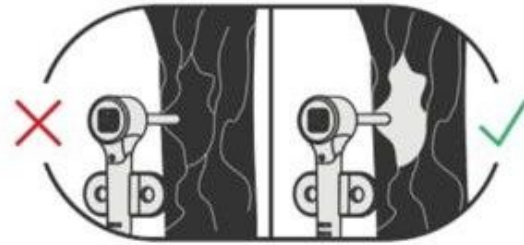

SENSOR INSTALATION