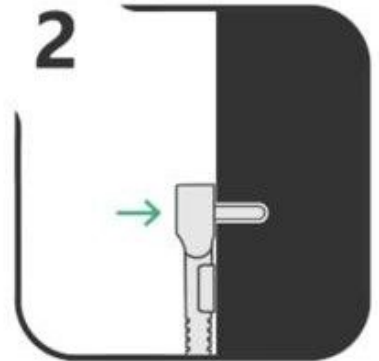

SENSOR INSTALATION