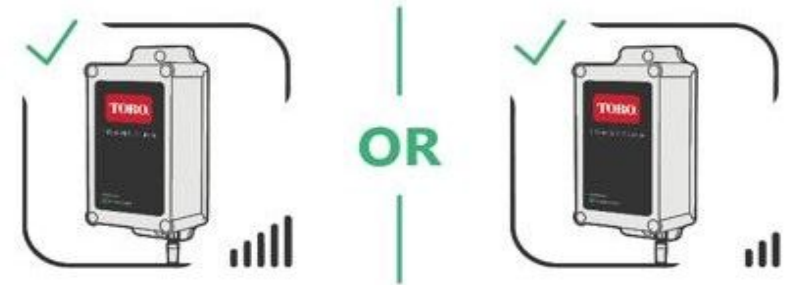

CHOOSE A HEALTHY TREE

5

CONNECT

6

NETWORK SEARCH

7

NETWORK SEARCH

8

SENSOR LOCATION

OR

9

SENSOR LOCATION

10

COMMUNICATION UNIT INSTALATION

MIN:
30 cm
12"

11