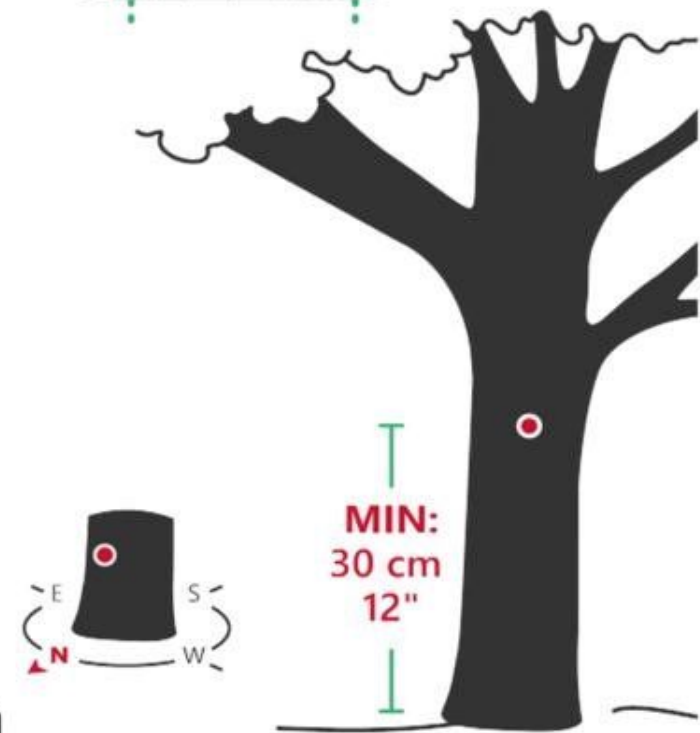

CHOOSE A HEALTHY TREE

5

CONNECT

6

NETWORK SEARCH

7

NETWORK SEARCH

8

SENSOR LOCATION

OR

9

SENSOR LOCATION

10

COMMUNICATION UNIT INSTALATION

MIN:
30 cm
12"

11