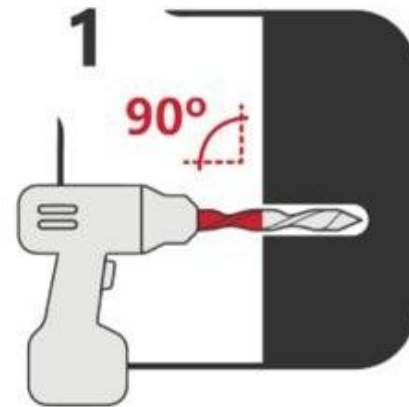

SENSOR INSTALATION