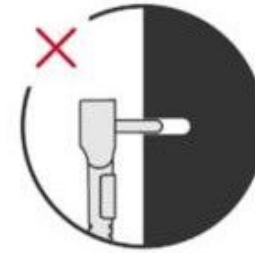

SENSOR INSTALATION