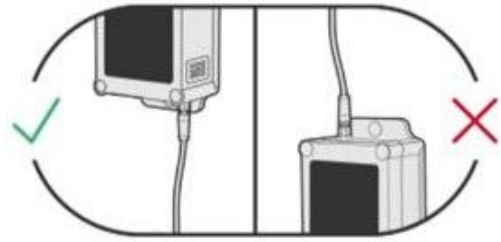

SENSOR LOCATION

OR

9

SENSOR LOCATION

10

COMMUNICATION UNIT INSTALATION

MIN:
30 cm
12"

11