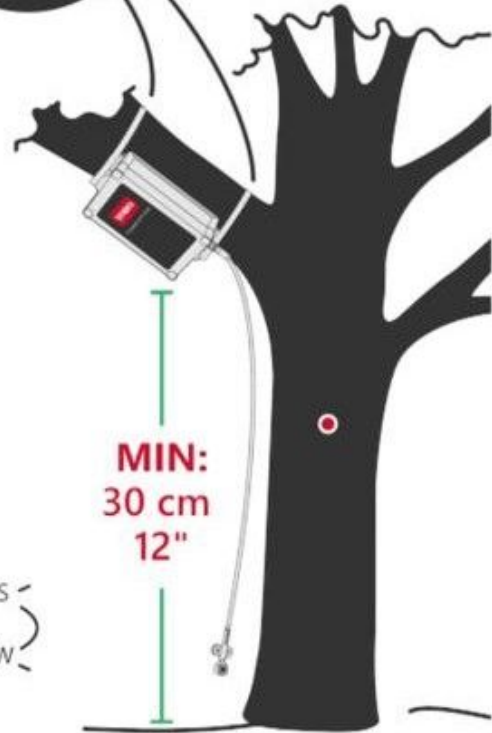

SENSOR LOCATION

OR

9

SENSOR LOCATION

10

COMMUNICATION UNIT INSTALATION

MIN:
30 cm
12"

11